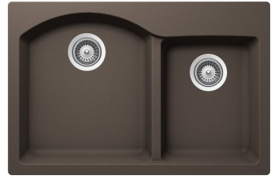

Model: GR204

Overall: 31 x 20 1/2 x 9